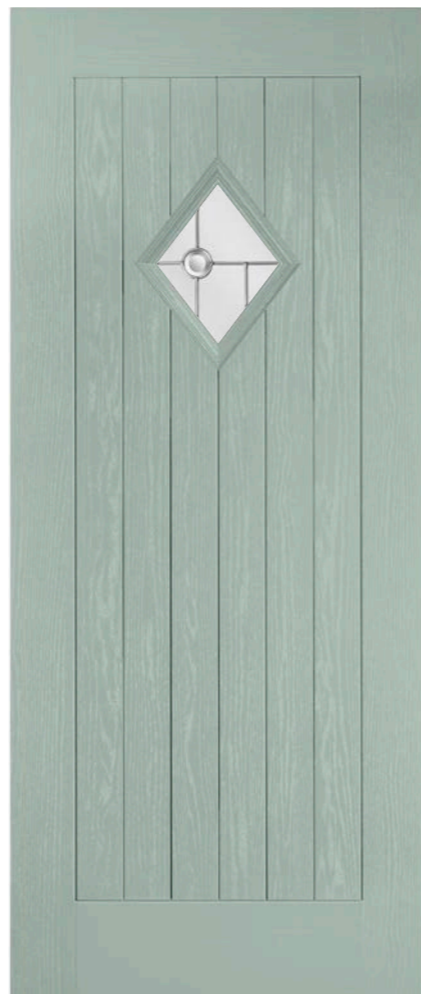

Rustic Renown Diamond
Trieste glass

traditional
cottage
charm