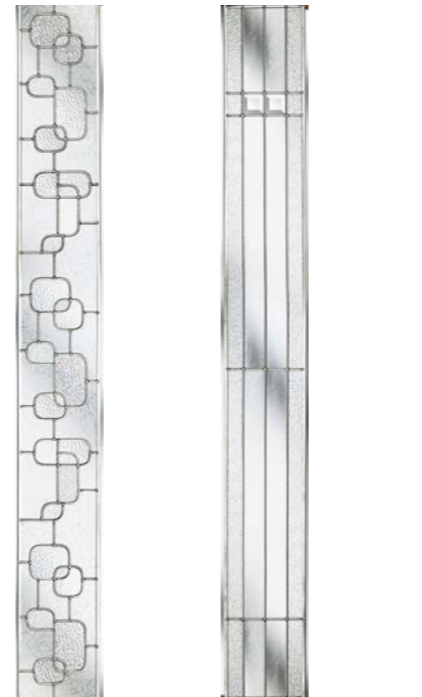

C12 with Radiant glass
Left and right available

Canvas Radiant