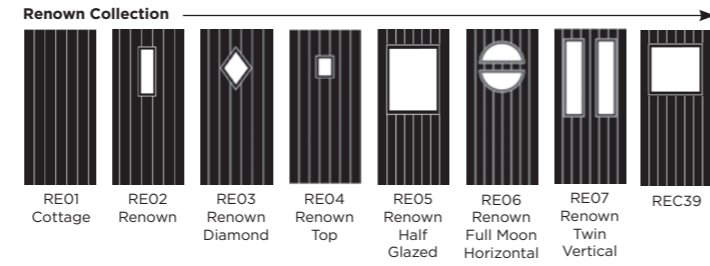

Full Door Range

a door for every home

Distinction Doors reserve the right to alter and remove door styles and specifications without prior notice.