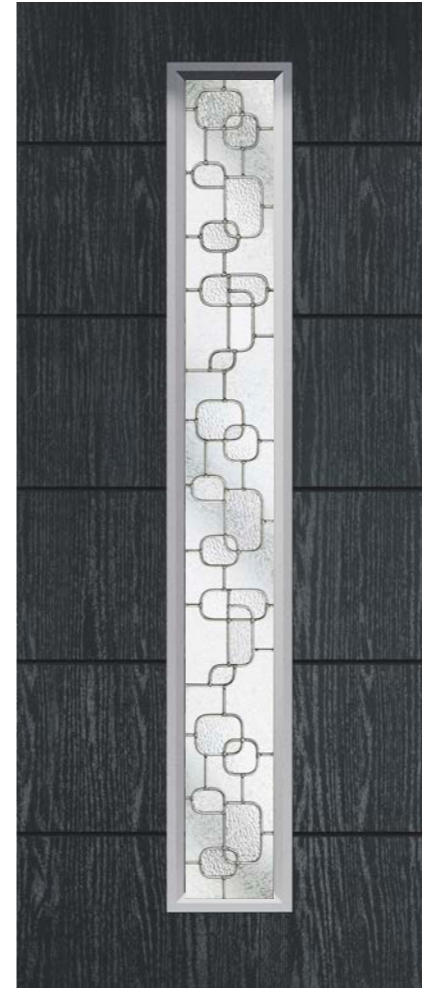

GD09 with Canvas glass
Left, centre and right available