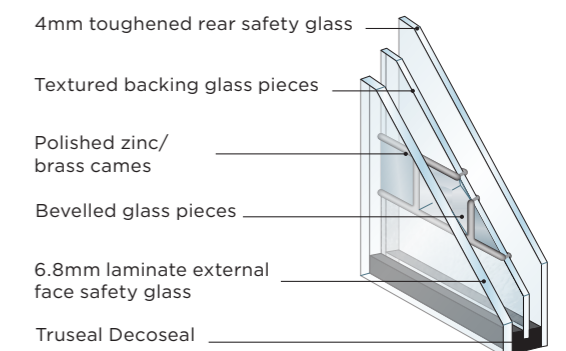

Glass

Features and benefits:

- Decorative triple glazing
- The decorative centre pane is sealed within the unit therefore, it is protected from dust and weathering
- Easy to clean
- 6.8mm glass laminated as standard
- 50mm units available for 70mm doors
- Glass patterns may vary
- Slight bubbles, lines and surface imperfections are all characteristics of glass. They are not to be considered as defects as they add character to decorative glass.