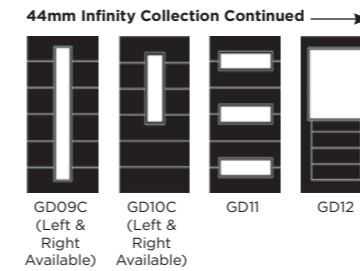

Lunna

Palma

Discover the full range of
colours and glass at
door-designer.co.uk.

Full Door Range

a door for every home

Distinction Doors reserve the right to alter and remove door styles and specifications without prior notice.