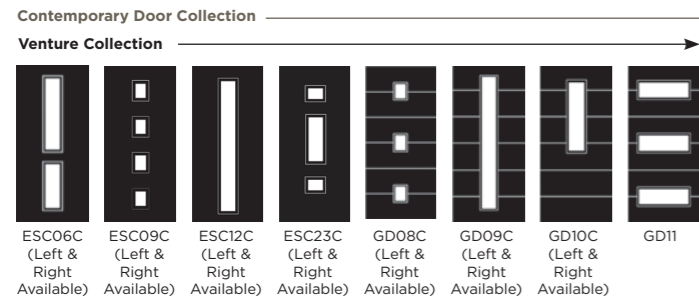

Lunna

Palma

Discover the full range of
colours and glass at
door-designer.co.uk.

Full Door Range

a door for every home

Distinction Doors reserve the right to alter and remove door styles and specifications without prior notice.