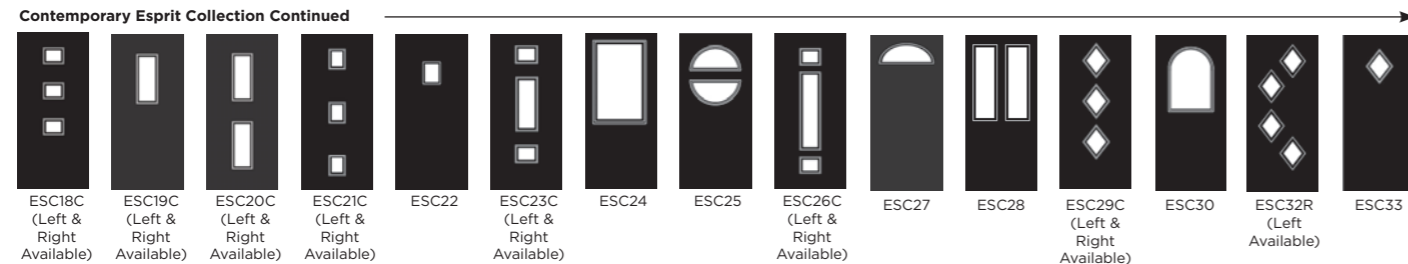

Lunna

Palma

Discover the full range of
colours and glass at
door-designer.co.uk.

Full Door Range

a door for every home

Distinction Doors reserve the right to alter and remove door styles and specifications without prior notice.