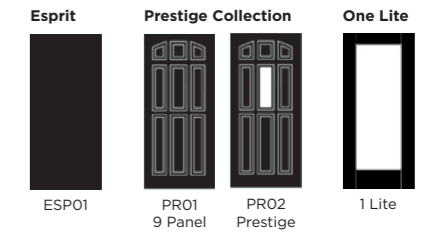

Lunna

Palma

Discover the full range of
colours and glass at
door-designer.co.uk.

Full Door Range

a door for every home

Distinction Doors reserve the right to alter and remove door styles and specifications without prior notice.