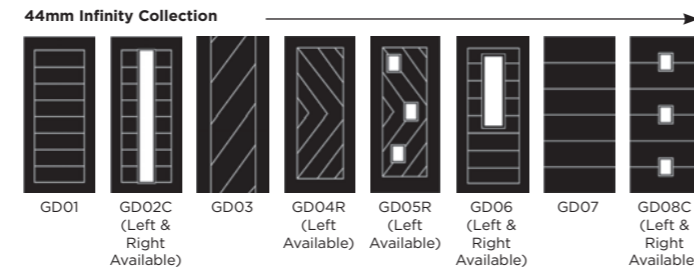

Lunna

Palma

Discover the full range of
colours and glass at
door-designer.co.uk.

Full Door Range

a door for every home

Distinction Doors reserve the right to alter and remove door styles and specifications without prior notice.