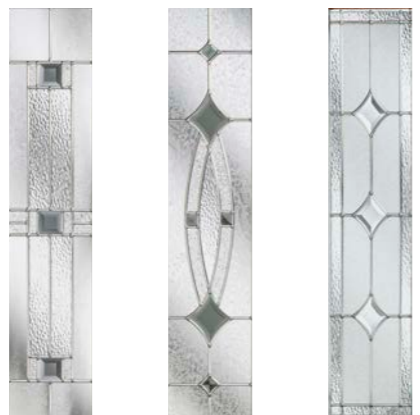

Aspen Lunna Palma