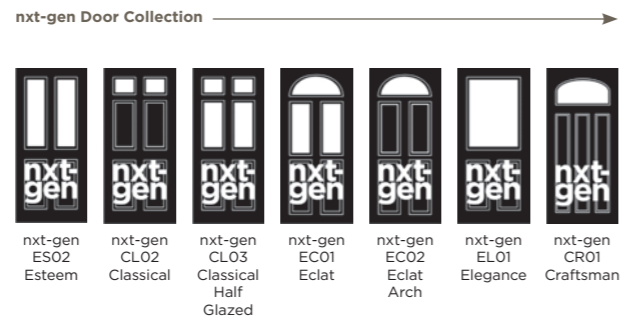

Lunna

Palma

Discover the full range of
colours and glass at
door-designer.co.uk.

Full Door Range

a door for every home

Distinction Doors reserve the right to alter and remove door styles and specifications without prior notice.

*nxt-gen Craftsman available in White, Distinction Anthracite Grey and Bespoke only

Cassette available in one steel effect colour offering on the internal **and external face. The cassette is not available in any other colours.