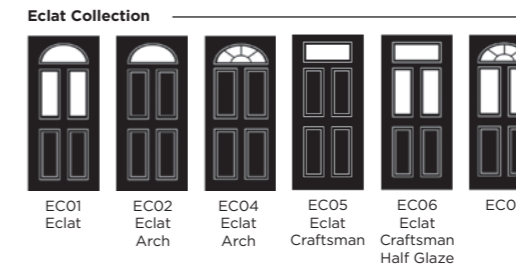

Lunna

Palma

Discover the full range of
colours and glass at
door-designer.co.uk.

Full Door Range

a door for every home

Distinction Doors reserve the right to alter and remove door styles and specifications without prior notice.