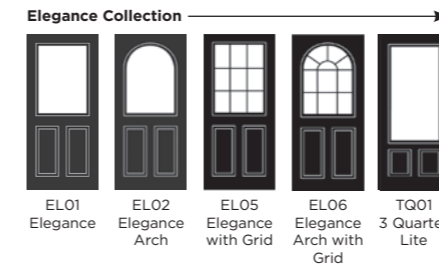

Lunna

Palma

Discover the full range of
colours and glass at
door-designer.co.uk.

Full Door Range

a door for every home

Distinction Doors reserve the right to alter and remove door styles and specifications without prior notice.