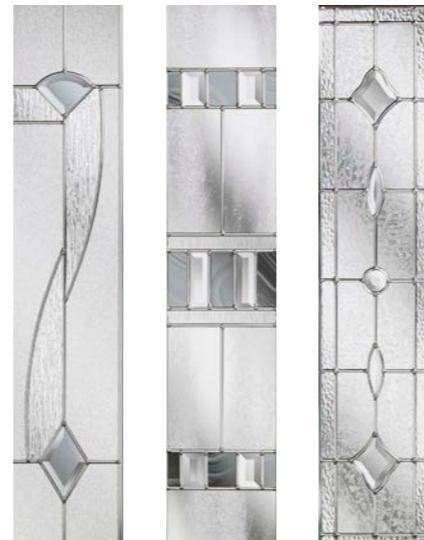

Monza Savana Valentia