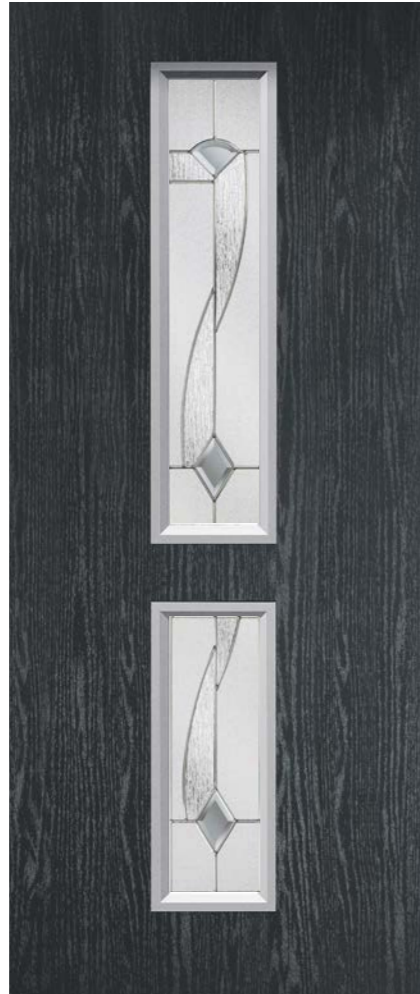

Venture Collection

The new Venture Collection is available in eight new door styles. The smooth, steel effect contemporary cassettes bring modern and continental flair.

Main image: Distinction Steel Blue with Radiant Glass.

C06 with Monza glass
Left, centre and right available