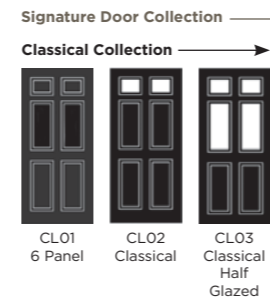

Lunna

Palma

Discover the full range of
colours and glass at
door-designer.co.uk.

Full Door Range

a door for every home

Distinction Doors reserve the right to alter and remove door styles and specifications without prior notice.