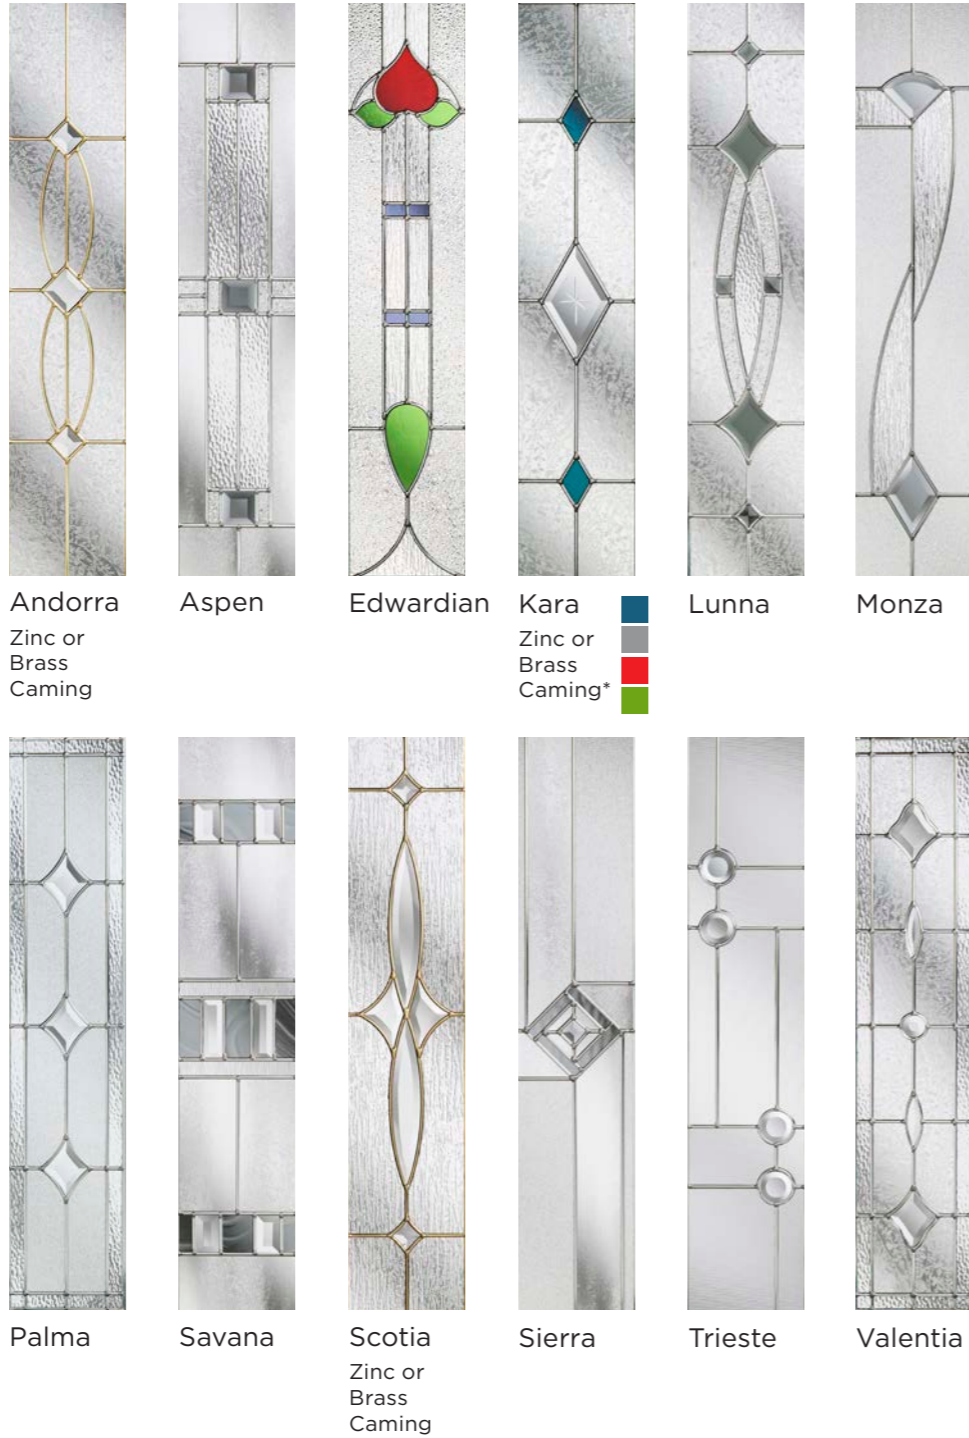

nxt-gen Esteem

Main image: Distinction Anthracite Grey with Kara Brass glass.